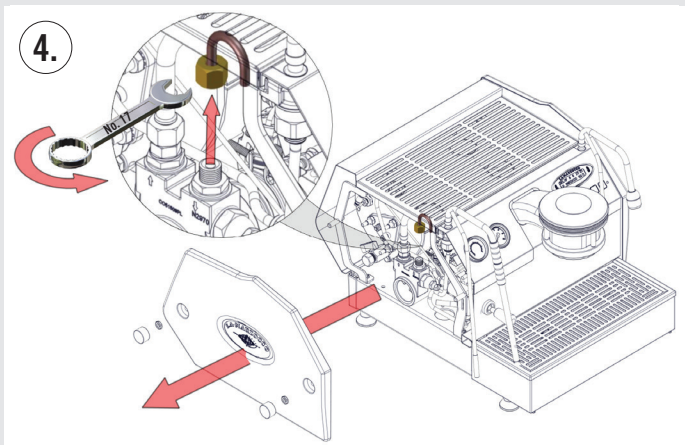

5. Water Supply Connection Instructions

6. Water Supply Connection Instructions

1.

▲ WARNING ▲
Hazardous voltage disconnect from power supply before servicing.

▲ WARNING ▲
The integrated brew group and steam boiler contain water at elevated temperature. Water temperature over 125°F / 52°C can cause severe burns instantly or death from scalding (integrated brew group 200°F/93.3°C - steam boiler 260°F / 127°C).

2.

3.

6. Water Supply Connection Instructions

6. Water Supply Connection Instructions

8.

9.

10.

11.