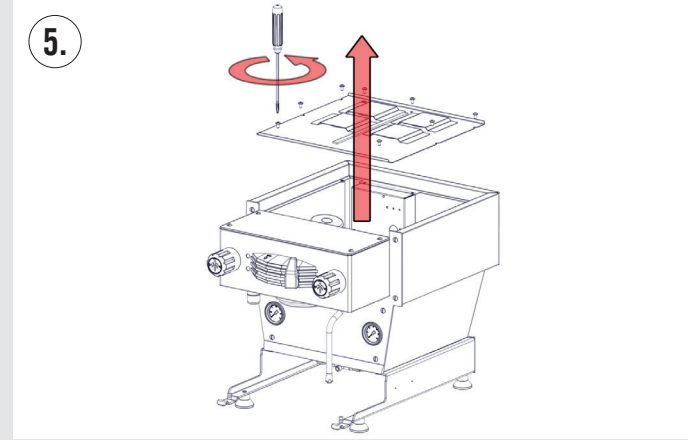

5. Water Supply Connection Instructions