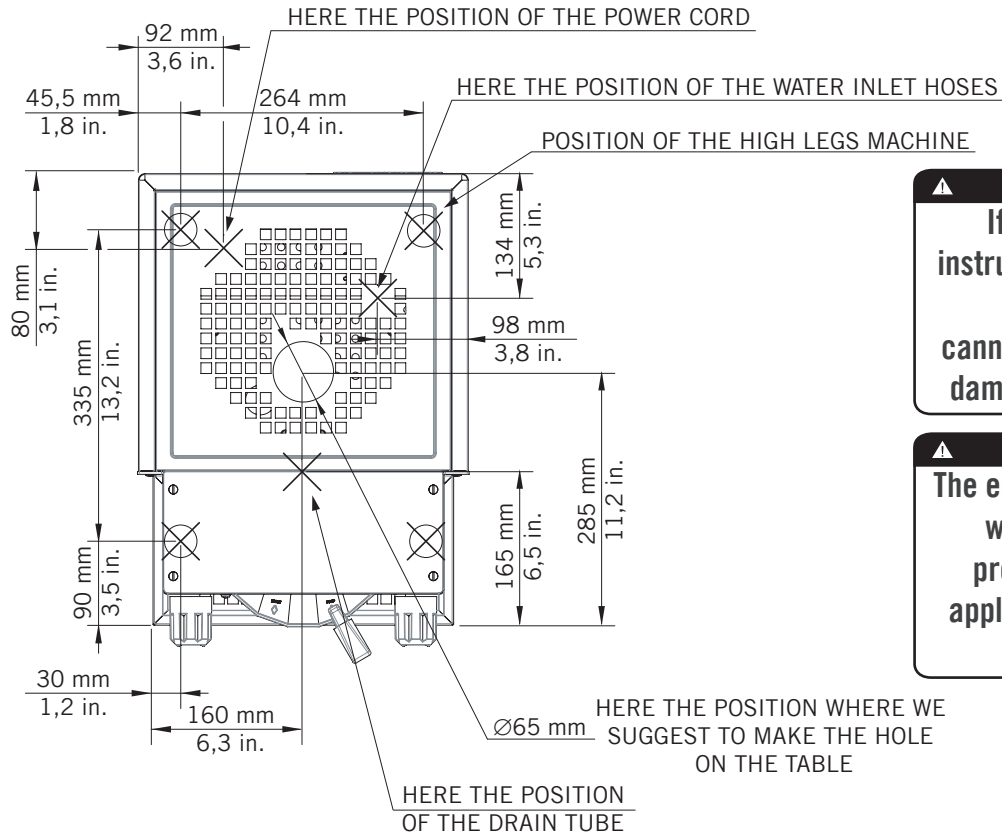

3. Hole on the Counter

WARNING

If the above-mentioned instructions are not adhered to the manufacturer cannot be held responsible for damage to persons or things.

WARNING

The equipment is to be installed with adequate backflow protection to comply with applicable federal, state, and local codes.