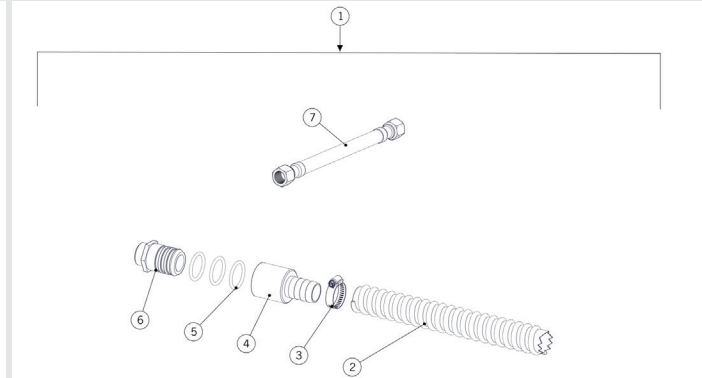

1	914	PLUMBING CONNECTION KIT GS3 ETL
2	L308	CLEAR ARMoured DRAIN HOSE
3	L312	HOSE CLAMP
4	F.8.003	HOSE CONNECTOR QUICK CONNECTION
5	H.1.010.01	ORING 3087 (2-118) EPDM 70 SHA
6	F.8.002	DISCHARGE FITTING QUICK CONNECTION
7	L326	150CM S/S BR.HOSE, 3/8" COMPR.-G1/4
Item	Part number	Description

* This kit is for North America only