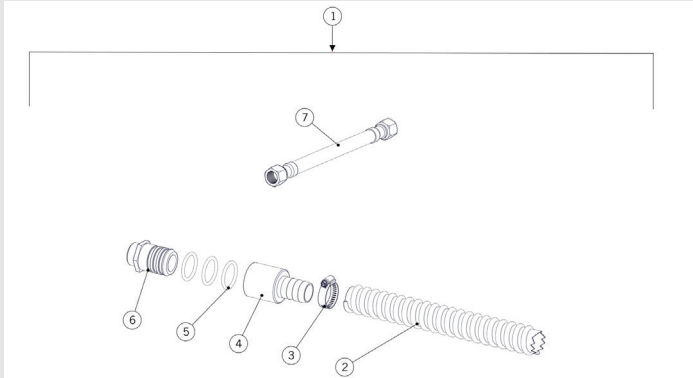

2. Water Supply Connection Assembly

1	913	PLUMBING CONNECTION KIT GS3 CE
2	L308	CLEAR ARMoured DRAIN HOSE
3	L312	HOSE CLAMP
4	F.8.003	HOSE CONNECTOR QUICK CONNECTION
5	H.1.010.01	ORING 3087 (2-118) EPDM 70 SHA
6	F.8.002	DISCHARGE FITTING QUICK CONNECTION
7	L325	150CM S/S BRAIDED HOSE, G3/8-G1/4 GS3
Item	Part number	Description