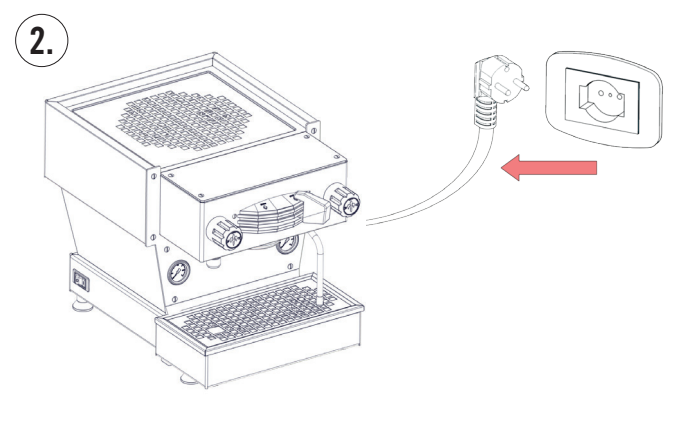

▲ WARNING ▲
The integrated brew group and steam boiler contain water at elevated temperature. Water temperature over 125°F / 52°C can cause severe burns instantly or death from scalding (integrated brew group 200°F/93.3°C - steam boiler 260°F / 127°C).