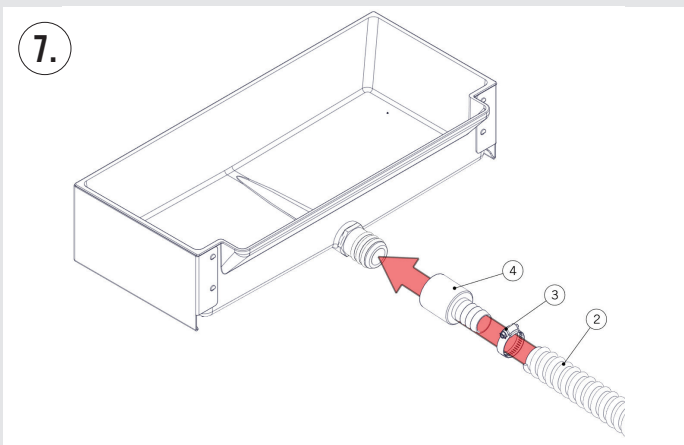

5. Water Supply Connection Instructions

6. Water Supply Connection Instructions

1.

▲ WARNING ▲
Hazardous voltage disconnect from power supply before servicing.

▲ WARNING ▲
The integrated brew group and steam boiler contain water at elevated temperature. Water temperature over 125°F / 52°C can cause severe burns instantly or death from scalding (integrated brew group 200°F/93.3°C - steam boiler 260°F / 127°C).

2.

3.

6. Water Supply Connection Instructions

6. Water Supply Connection Instructions

8.

9.

10.

11.