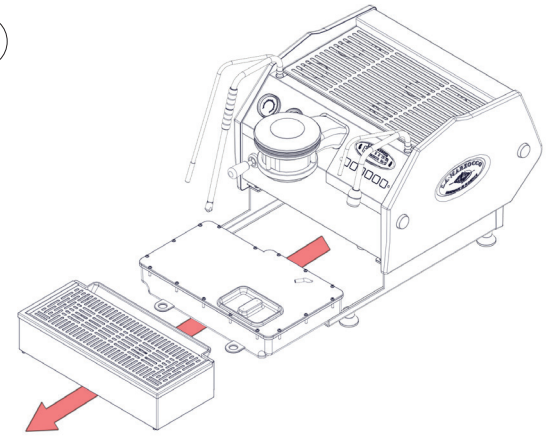

5. Water Supply Connection Instructions

6. Water Supply Connection Instructions

1.

▲ WARNING ▲
Hazardous voltage disconnect from power supply before servicing.

▲ WARNING ▲
The integrated brew group and steam boiler contain water at elevated temperature. Water temperature over 125°F / 52°C can cause severe burns instantly or death from scalding (integrated brew group 200°F/93.3°C - steam boiler 260°F / 127°C).

2.

3.

6. Water Supply Connection Instructions

6. Water Supply Connection Instructions

8.

9.

10.

11.