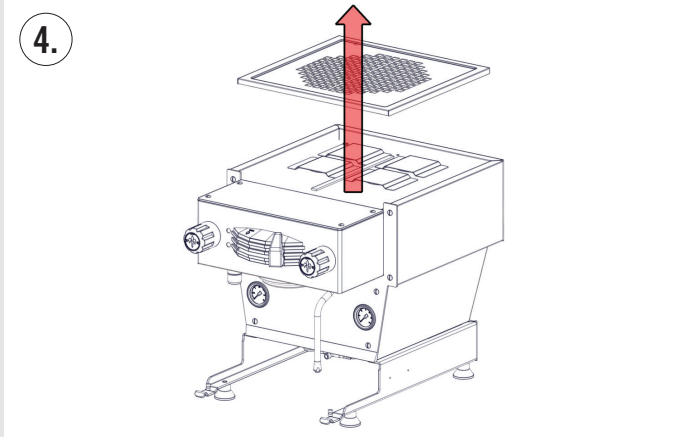

5. Water Supply Connection Instructions