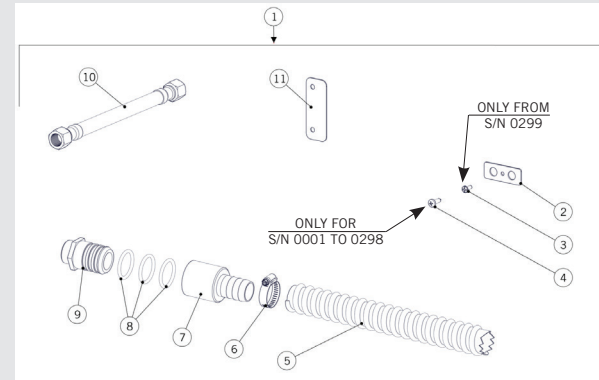

- 1. Water Supply Connection Assembly linea mini page 3
- 2. Water Supply Connection Assembly gs3 page 4
- 3. Hole on the Counter linea mini page 5
- 4. Hole on the Counter gs3 page 6
- 5. Water Supply Connection Instructions linea mini page 7
- 6. Water Supply Connection Instructions gs3 page 14

Item	Part number	Description
1	911	PLUMBING CONNECTION KIT LINEA MINI CE
2	C.1.223	CONTACT BY PASS PLATE
3	VITE3X8	3X8 S/S SCREW
4	I.1.062	VITE AUT 3.5X13 TC TCR INOX
5	L308	CLEAR ARMoured DRAIN HOSE
6	L312	HOSE CLAMP
7	F.8.003	HOSE CONNECTOR QUICK CONNECTION
8	H.1.010.01	ORING 3087 (2-118) EPDM 70 SHA
9	F.8.002	DISCHARGE FITTING QUICK CONNECTION
10	L325	150CM S/S BRAIDED HOSE, G3/8-G1/4 GS3

Item	Part number	Description
1	912	PLUMBING CONNECTION KIT LINEA MINI ETL *
2	C.1.223	CONTACT BY PASS PLATE
3	VITE3X8	3X8 S/S SCREW
4	I.1.062	VITE AUT 3.5X13 TC TCR INOX
5	L308	CLEAR ARMoured DRAIN HOSE
6	L312	HOSE CLAMP
7	F.8.003	HOSE CONNECTOR QUICK CONNECTION
8	H.1.010.01	ORING 3087 (2-118) EPDM 70 SHA
9	F.8.002	DISCHARGE FITTING QUICK CONNECTION
10	L326	150CM S/S BR.HOSE, 3/8" COMPR.-G1/4
11	C.1.440	BRACKET BASE LINEA MINI WATER CONNECTION