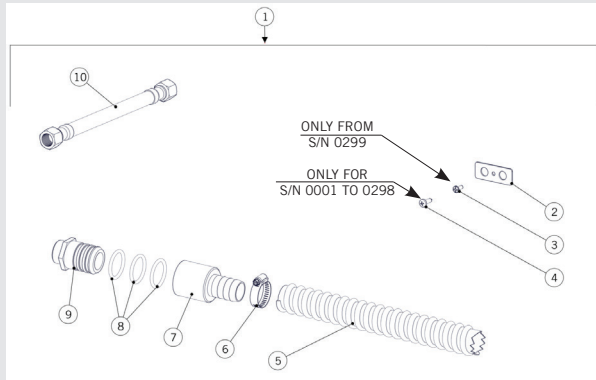

- 1. Water Supply Connection Assembly linea mini page 3
- 2. Water Supply Connection Assembly gs3 page 4
- 3. Hole on the Counter linea mini page 5
- 4. Hole on the Counter gs3 page 6
- 5. Water Supply Connection Instructions linea mini page 7
- 6. Water Supply Connection Instructions gs3 page 14

Item	Part number	Description
1	911	PLUMBING CONNECTION KIT LINEA MINI CE
2	C.1.223	CONTACT BY PASS PLATE
3	VITE3X8	3X8 S/S SCREW
4	I.1.062	VITE AUT 3.5X13 TC TCR INOX
5	L308	CLEAR ARMoured DRAIN HOSE
6	L312	HOSE CLAMP
7	F.8.003	HOSE CONNECTOR QUICK CONNECTION
8	H.1.010.01	ORING 3087 (2-118) EPDM 70 SHA
9	F.8.002	DISCHARGE FITTING QUICK CONNECTION
10	L325	150CM S/S BRAIDED HOSE, G3/8-G1/4 GS3

Item	Part number	Description
1	912	PLUMBING CONNECTION KIT LINEA MINI ETL *
2	C.1.223	CONTACT BY PASS PLATE
3	VITE3X8	3X8 S/S SCREW
4	I.1.062	VITE AUT 3.5X13 TC TCR INOX
5	L308	CLEAR ARMoured DRAIN HOSE
6	L312	HOSE CLAMP
7	F.8.003	HOSE CONNECTOR QUICK CONNECTION
8	H.1.010.01	ORING 3087 (2-118) EPDM 70 SHA
9	F.8.002	DISCHARGE FITTING QUICK CONNECTION
10	L326	150CM S/S BR.HOSE, 3/8" COMPR.-G1/4
11	C.1.440	BRACKET BASE LINEA MINI WATER CONNECTION