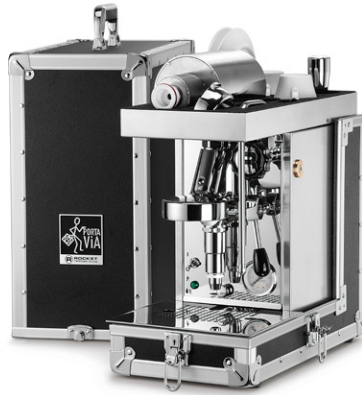

GIOTTO CRONOMETRO V

MOZZAFIATO CRONOMETRO V

APPARTAMENTO

FEED	WATTAGE	WIDTH MM	DEPTH MM	HEIGHT MM	WEIGHT KG
RESERVOIR					
Yes	1200 W	335	420	400	23.0
Yes	1200 W	280	425	400	25.4
Yes	1050 - 1350 W	200*	405*	535*	29.7
Yes	1200 W	274	425	360	20.0

PORTA VIA

\*Port Via outside of case, ready to operate physical dimensions